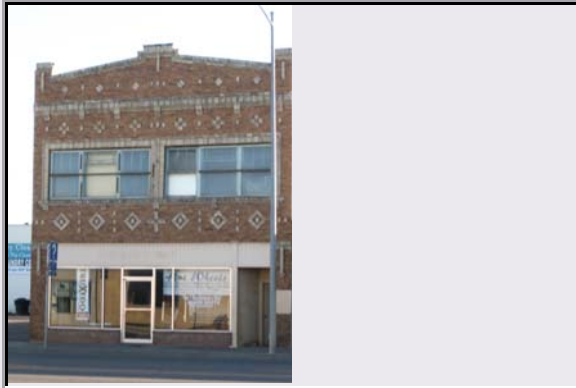

Integrity This building has excellent integrity with little change to the façade. At the second story, it retains the original fabric and windows along with the detailed brick designs that make this building unique. The original fabric may be located beneath some infill and the first floor treatment, which appears to be the only change to the building besides the addition, which could be reversed.

Statement of Significance This building is historically significant for its association with an early day lawyer who invested in the newspaper industry and with an auto supply store that remained here continuously for 19 years. It has a very interesting more recent history as a house of prostitution. The building is architecturally significant as one of a few buildings in Havre given such detail to brick design. It retains original windows, openings, and historic fabric.

Form Prepared By Candi Zion, Becki Miller

Preparer Address

Date Entered

Picture: